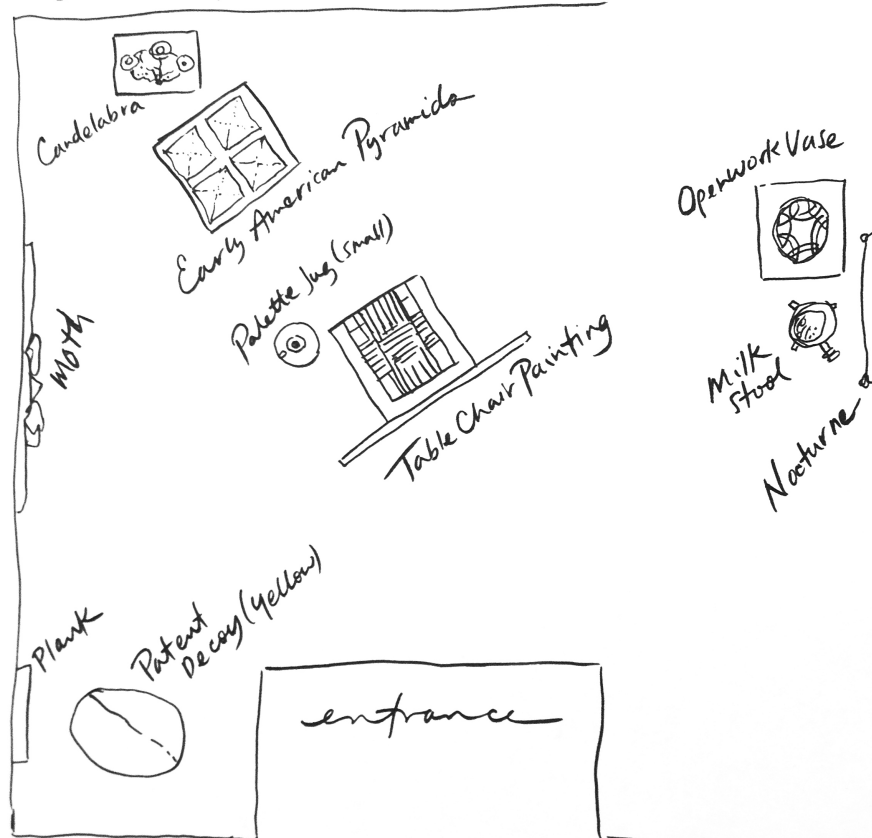

Prole Drift

523 S. Main St, Seattle WA 98104 | (206) 399-5506 | dirk@prole-drift.com
open Friday & Saturday, 1 - 7:00 pm, and Sunday 11am - 2pm

Physical Speculations on a Future State

New Work by Nicholas Nyland (June 7 - July 14, 2012)

Clockwise from entrance:

1. **Patent Decoy (yellow)**, 2012, patent leather, 21 x 16 x 12in
2. **Canvas Plank**, 2012, acrylic on canvas, aluminum wire, 56.75 x 18.75in
3. **Moth**, 2012, acrylic on canvas, 65.5 x 68 x 13in
4. **Candelabra**, 2012, glazed earthenware, 21.5 x 13.5 x 10in
5. **Early American Pyramid (Blue)**, 2011, glazed stoneware, 8 x 11 x 11in
6. **Early American Pyramid (Ochre)**, 2011, glazed stoneware, 8 x 11 x 11in
7. **Early American Pyramid (Black)**, 2011, glazed stoneware, 8 x 11 x 11in
8. **Early American Pyramid (Green)**, 2011, glazed stoneware, 8 x 11 x 11in
9. **Palette Jug (small)**, 2012, glazed earthenware, 12 x 6in diam
10. **TableChairPainting**, 2012, painted maple plywood, maple chair with rope seat, top up: 61 x 44.75 x 22.5in, top down: 28.5h x 44.75 x 44.75
11. **Openwork Vase**, 2012, glazed earthenware, 20 x 14 x 13in
12. **Milk Stool**, 2012, glazed earthenware, found base, 20.5 x 14 x 13in
13. **Nocturne**, 2012, acrylic and ceramic pin on canvas, 32 x 32in